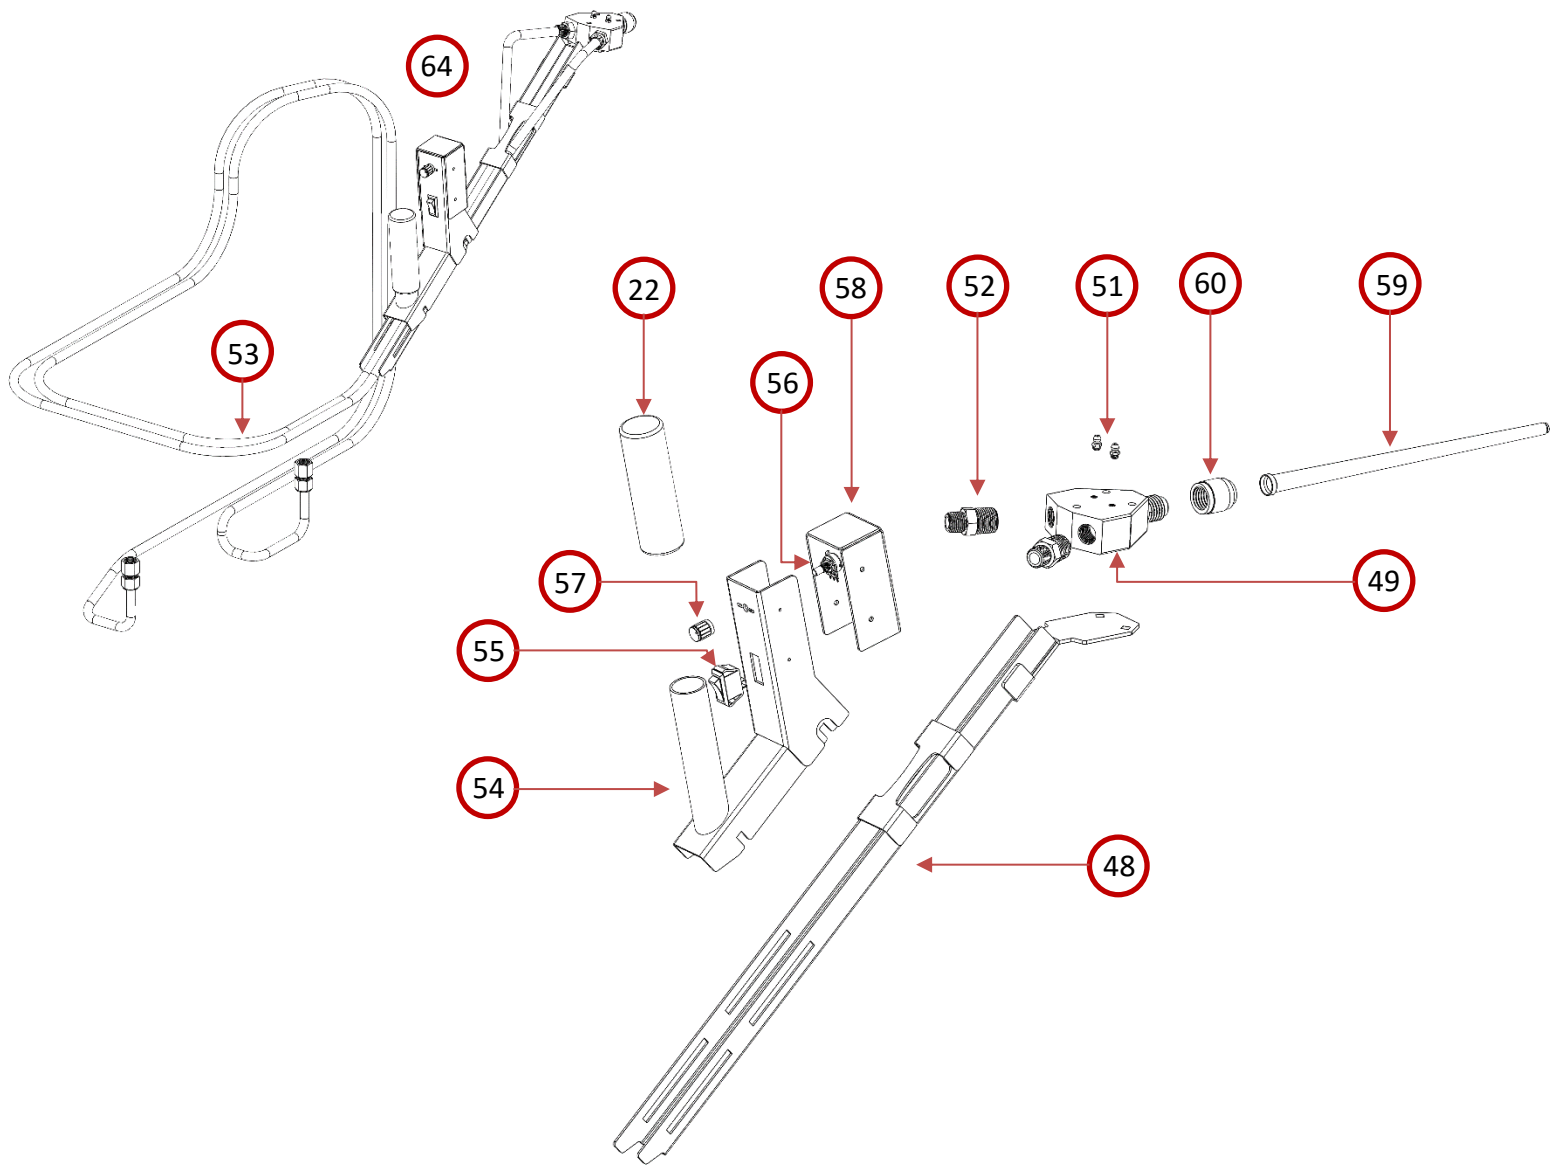

Part #	Description
GP2 – 1	Pump Main Frame
GP2 – 2	8" Rear Wheel (sold Individually)
GP2 – 3	Front Caster wheel
GP2 – 4	Right Motor/Pump Mount Support
GP2 – 5	Left Motor/Pump Mount Support
GP2 – 6	Motor/Pump Mount
GP2 – 7	Motor Drip Cover
GP2 – 8	Drip cover Washer
GP2 – 9	Static Mixing Tip Holder
GP2 – 10	Chain/Sprocket Cover
GP2 – 11	Drive Sprocket
GP2 – 12	Pump Sprocket
GP2 – 13	Idler Sprocket
GP2 – 14	Drive Chain
GP2 – 15	Optional Generator Mounting Bracket
GP2 – 16	Optional Generator Tray
GP2 – 17	Dispensing Hose Retention Cable (Not Pictured)
GP2 – 18	2:1 Pumping Sprocket (not Pictured)
GP2 – 19	2:1 Drive Chain (Not Pictured)

Part #	Description
GP2 – 35	Drive Motor
GP2 – 36	Pump
GP2 – 37	Pump Fitting
GP2 – 38	Lower Pump Fitting
GP2 – 39	Ball Valve
GP2 – 40	Stainless Steel Hopper
GP2 – 41	Large Particle Filter
GP2 – 42	Hopper Lid
GP2 – 43	Hopper Lid Hold Down

Part #	Description
GP2 – 48	Dispensing Wand
GP2 – 49	Coarse Thread Manifold
GP2 – 50	Fine Thread Manifold (Not Pictured)
GP2 – 51	Grease Fitting
GP2 – 52	Manifold Hose Fitting
GP2 – 53	Dispensing Hose
GP2 – 54	Wand Handle
GP2 – 55	On/Off Switch
GP2 – 56	Potentiometer
GP2 – 57	Potentiometer Knob
GP2 – 58	Handle electronics Cover
GP2 – 59	Static Mixing Tip
GP2 – 60	Coarse Thread Manifold Nut
GP2 – 61	Fine Thread Manifold Nut (Not Pictured)
GP2 – 62	Wand Electrical Harness (Not Pictured)
GP2 – 63	Dispensing Hose Protective Cover (Not Pictured)
GP2 – 64	Complete Dispensing Wand Assembly as Shown
GP2 – 65	Coarse Thread Manifold Night Cap
GP2 – 66	Fine Thread Manifold Night Cap