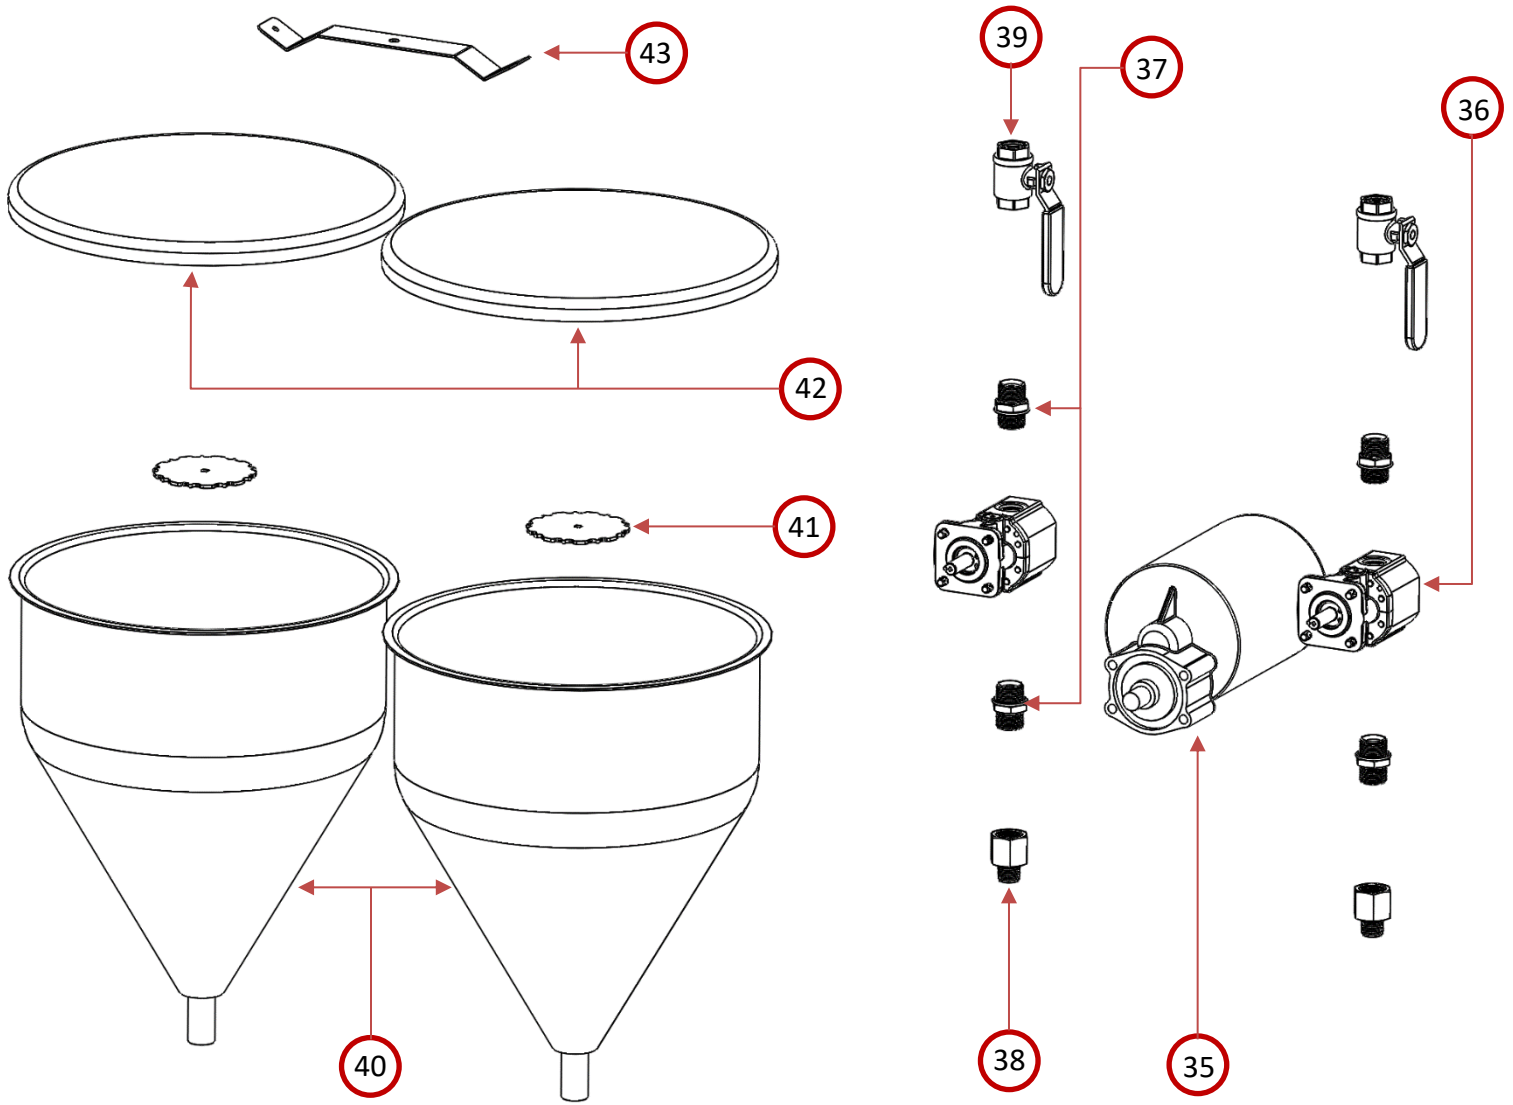

Part #	Description
GP2 – 1	Pump Main Frame
GP2 – 2	8" Rear Wheel (sold Individually)
GP2 – 3	Front Caster wheel
GP2 – 4	Right Motor/Pump Mount Support
GP2 – 5	Left Motor/Pump Mount Support
GP2 – 6	Motor/Pump Mount
GP2 – 7	Motor Drip Cover
GP2 – 8	Drip cover Washer
GP2 – 9	Static Mixing Tip Holder
GP2 – 10	Chain/Sprocket Cover
GP2 – 11	Drive Sprocket
GP2 – 12	Pump Sprocket
GP2 – 13	Idler Sprocket
GP2 – 14	Drive Chain
GP2 – 15	Optional Generator Mounting Bracket
GP2 – 16	Optional Generator Tray
GP2 – 17	Dispensing Hose Retention Cable (Not Pictured)
GP2 – 18	2:1 Pumping Sprocket (not Pictured)
GP2 – 19	2:1 Drive Chain (Not Pictured)

Part #	Description
GP2 – 35	Drive Motor
GP2 – 36	Pump
GP2 – 37	Pump Fitting
GP2 – 38	Lower Pump Fitting
GP2 – 39	Ball Valve
GP2 – 40	Stainless Steel Hopper
GP2 – 41	Large Particle Filter
GP2 – 42	Hopper Lid
GP2 – 43	Hopper Lid Hold Down

Part #	Description
GP2 – 48	Dispensing Wand
GP2 – 49	Coarse Thread Manifold
GP2 – 50	Fine Thread Manifold (Not Pictured)
GP2 – 51	Grease Fitting
GP2 – 52	Manifold Hose Fitting
GP2 – 53	Dispensing Hose
GP2 – 54	Wand Handle
GP2 – 55	On/Off Switch
GP2 – 56	Potentiometer
GP2 – 57	Potentiometer Knob
GP2 – 58	Handle electronics Cover
GP2 – 59	Static Mixing Tip
GP2 – 60	Coarse Thread Manifold Nut
GP2 – 61	Fine Thread Manifold Nut (Not Pictured)
GP2 – 62	Wand Electrical Harness (Not Pictured)
GP2 – 63	Dispensing Hose Protective Cover (Not Pictured)
GP2 – 64	Complete Dispensing Wand Assembly as Shown
GP2 – 65	Coarse Thread Manifold Night Cap
GP2 – 66	Fine Thread Manifold Night Cap