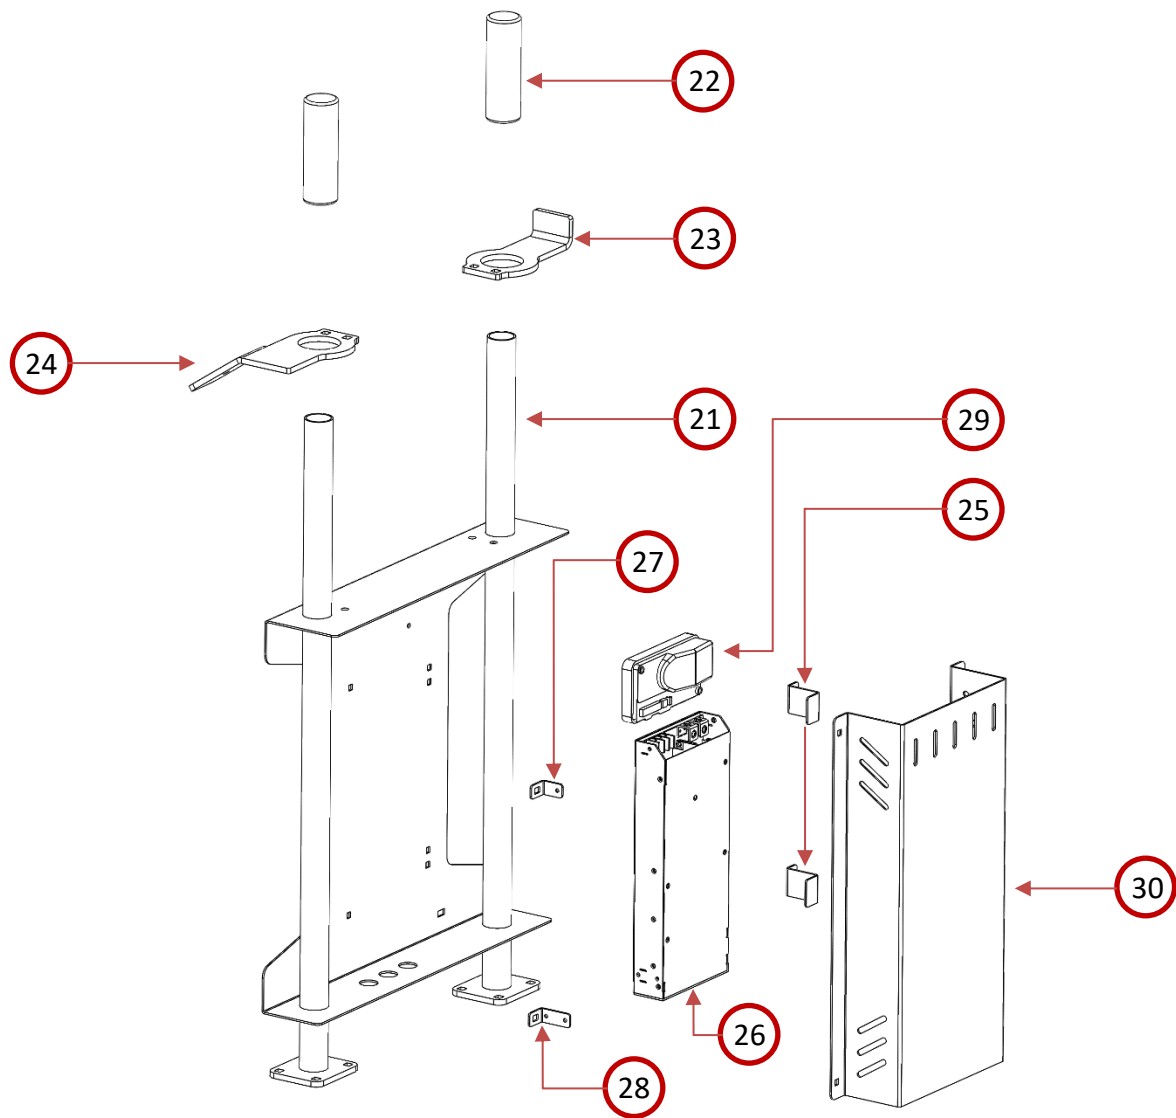

Part #	Description
GP2 – 1	Pump Main Frame
GP2 – 2	8" Rear Wheel (sold Individually)
GP2 – 3	Front Caster wheel
GP2 – 4	Right Motor/Pump Mount Support
GP2 – 5	Left Motor/Pump Mount Support
GP2 – 6	Motor/Pump Mount
GP2 – 7	Motor Drip Cover
GP2 – 8	Drip cover Washer
GP2 – 9	Static Mixing Tip Holder
GP2 – 10	Chain/Sprocket Cover
GP2 – 11	Drive Sprocket
GP2 – 12	Pump Sprocket
GP2 – 13	Idler Sprocket
GP2 – 14	Drive Chain
GP2 – 15	Optional Generator Mounting Bracket
GP2 – 16	Optional Generator Tray
GP2 – 17	Dispensing Hose Retention Cable (Not Pictured)
GP2 – 18	2:1 Pumping Sprocket (not Pictured)
GP2 – 19	2:1 Drive Chain (Not Pictured)

Part #	Description
GP2 – 21	Controller Mount/ Handle
GP2 – 22	Handle Grip
GP2 – 23	Waste Dispensing Bucket Holder
GP2 – 24	Dispensing Wand Mount
GP2 – 25	Inverter Top Brackets
GP2 – 26	Inverter
GP2 – 27	Inverter Left Bracket
GP2 – 28	Inverter Right Bracket
GP2 – 29	Controller
GP2 – 30	Electronics Cover
GP2 – 31	Main Power Supply Cord (Not Pictured)
GP2 – 32	Main Power Supply Cord Grip Connector (Not Pictured)
GP2 -- 33	24 Volt Battery Harness (Not Pictured)

Part #	Description
GP2 – 35	Drive Motor
GP2 – 36	Pump
GP2 – 37	Pump Fitting
GP2 – 38	Lower Pump Fitting
GP2 – 39	Ball Valve
GP2 – 40	Stainless Steel Hopper
GP2 – 41	Large Particle Filter
GP2 – 42	Hopper Lid
GP2 – 43	Hopper Lid Hold Down